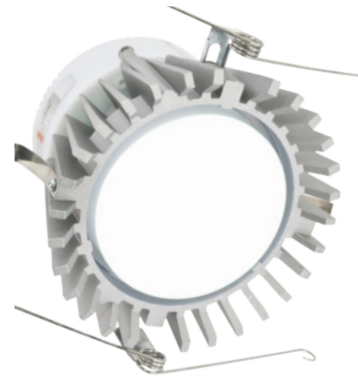

## Construction

- Acrylic lens diffuses LED light and has no exposed fasteners
- Aluminum heat sink fins keep LEDs cool
- Affixed steel torsion clips and springs secure assembly flush with ceiling
- Spun aluminum baffles and multipliers attach without tools

### X6-TORCLIPS (pair)

Torsion mounting brackets for 6" non-bullhorn housings

X56 Light Modules

**X56-E26-27**

Ultra Warm White (2700K)  
9.5W / 648Lm

**X56-E26-30**

Warm White (3000K)  
9.5W / 702Lm

**X56-E26-40**

Bright White (4000K)  
9.8W / 741Lm

X56 Trim Packages - X5 for 5" cans, X6 for 6" cans

**X5-WHM-WH-X56**  
**X6-WHM-WH-X56**

White Multiplier  
White Trim  
X5 - 613Lm  
X6 - 632Lm

**X5-WHB-WH-X56**  
**X6-WHB-WH-X56**