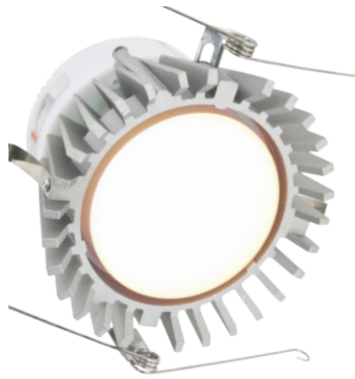

## Construction

- Acrylic lens diffuses LED light and has no exposed fasteners
- Aluminum heat sink fins keep LEDs cool
- Affixed steel torsion clips and springs secure assembly flush with ceiling
- Spun aluminum baffles and multipliers attach without tools

### AL-GU24

GU24 adaptor, required for Title 24 compliance

### X6-TORCLIPS (pair)

Torsion mounting brackets for 6" non-bullhorn housings

X56 Light Modules

**X56-E26-27**

Ultra Warm White (2700K)  
9.5W / 648Lm

**X56-E26-30**

Warm White (3000K)  
9.5W / 702Lm

**X56-E26-40**