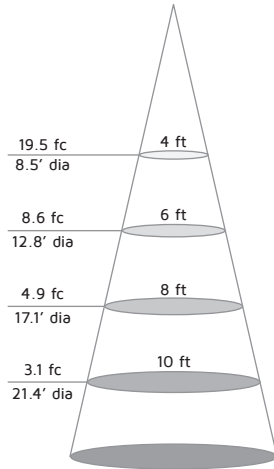

## Installation

- Fits most 6" cans (field adjustable to fit most 5" cans), 5-1/4" minimum clearance needed inside can
- Torsion clips available for cans without 'bullhorns'

## Photometrics

### X56-E26-30

Luminous flux	710Lm
Maximum intensity	311 cd
Input wattage	9.7W
Lumens per watt	73 LPW
Beam angle	93.8°

## Specifications

Series	X56
Input voltage	120V AC, 60Hz
Color temperature	2700K / 3000K / 4000K
Module Lumens	648 / 702 / 741
CRI	82+
Wattage	9.5W / 9.5W / 9.8W
Beam angle	93.8°
Dimming	Triac or MLV dimmers
Housing	Aluminum
Lens	Acrylic
Rating	c/ETL/us Listed for wet locations
Dimensions	6-1/2" Dia. x 5-1/4"H (X5 + X56) 7-1/2" Dia. x 5-1/4"H (X6 + X56)
Mounting	Recessed
LED type	27 x SMD 2323 LEDs
Rated life	35,000 hrs