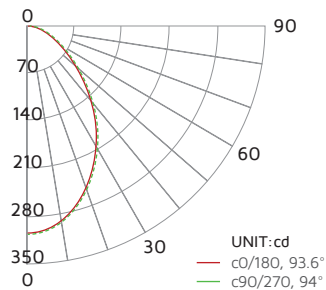

## Photometrics

### X56-E26-30

Luminous flux	710Lm
Maximum intensity	311 cd
Input wattage	9.7W
Lumens per watt	73 LPW
Beam angle	93.8°