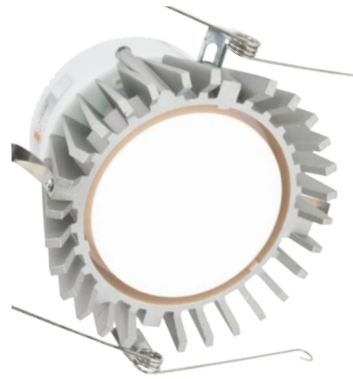

## Construction

- Acrylic lens diffuses LED light and has no exposed fasteners
- Aluminum heat sink fins keep LEDs cool
- Affixed steel torsion clips and springs secure assembly flush with ceiling
- Spun aluminum baffles and multipliers attach without tools

### X6-TORCLIPS (pair)

Torsion mounting brackets for 6" non-bullhorn housings

X56 Light Modules

**X56-E26-27**

Ultra Warm White (2700K)  
9.5W / 648Lm

**X56-E26-30**

Warm White (3000K)  
9.5W / 702Lm

**X56-E26-40**

Bright White (4000K)  
9.8W / 741Lm

X56 Trim Packages - X5 for 5" cans, X6 for 6" cans

**X5-WHM-WH-X56**  
**X6-WHM-WH-X56**

White Multiplier  
White Trim  
X5 - 613Lm  
X6 - 632Lm

**X5-WHB-WH-X56**  
**X6-WHB-WH-X56**